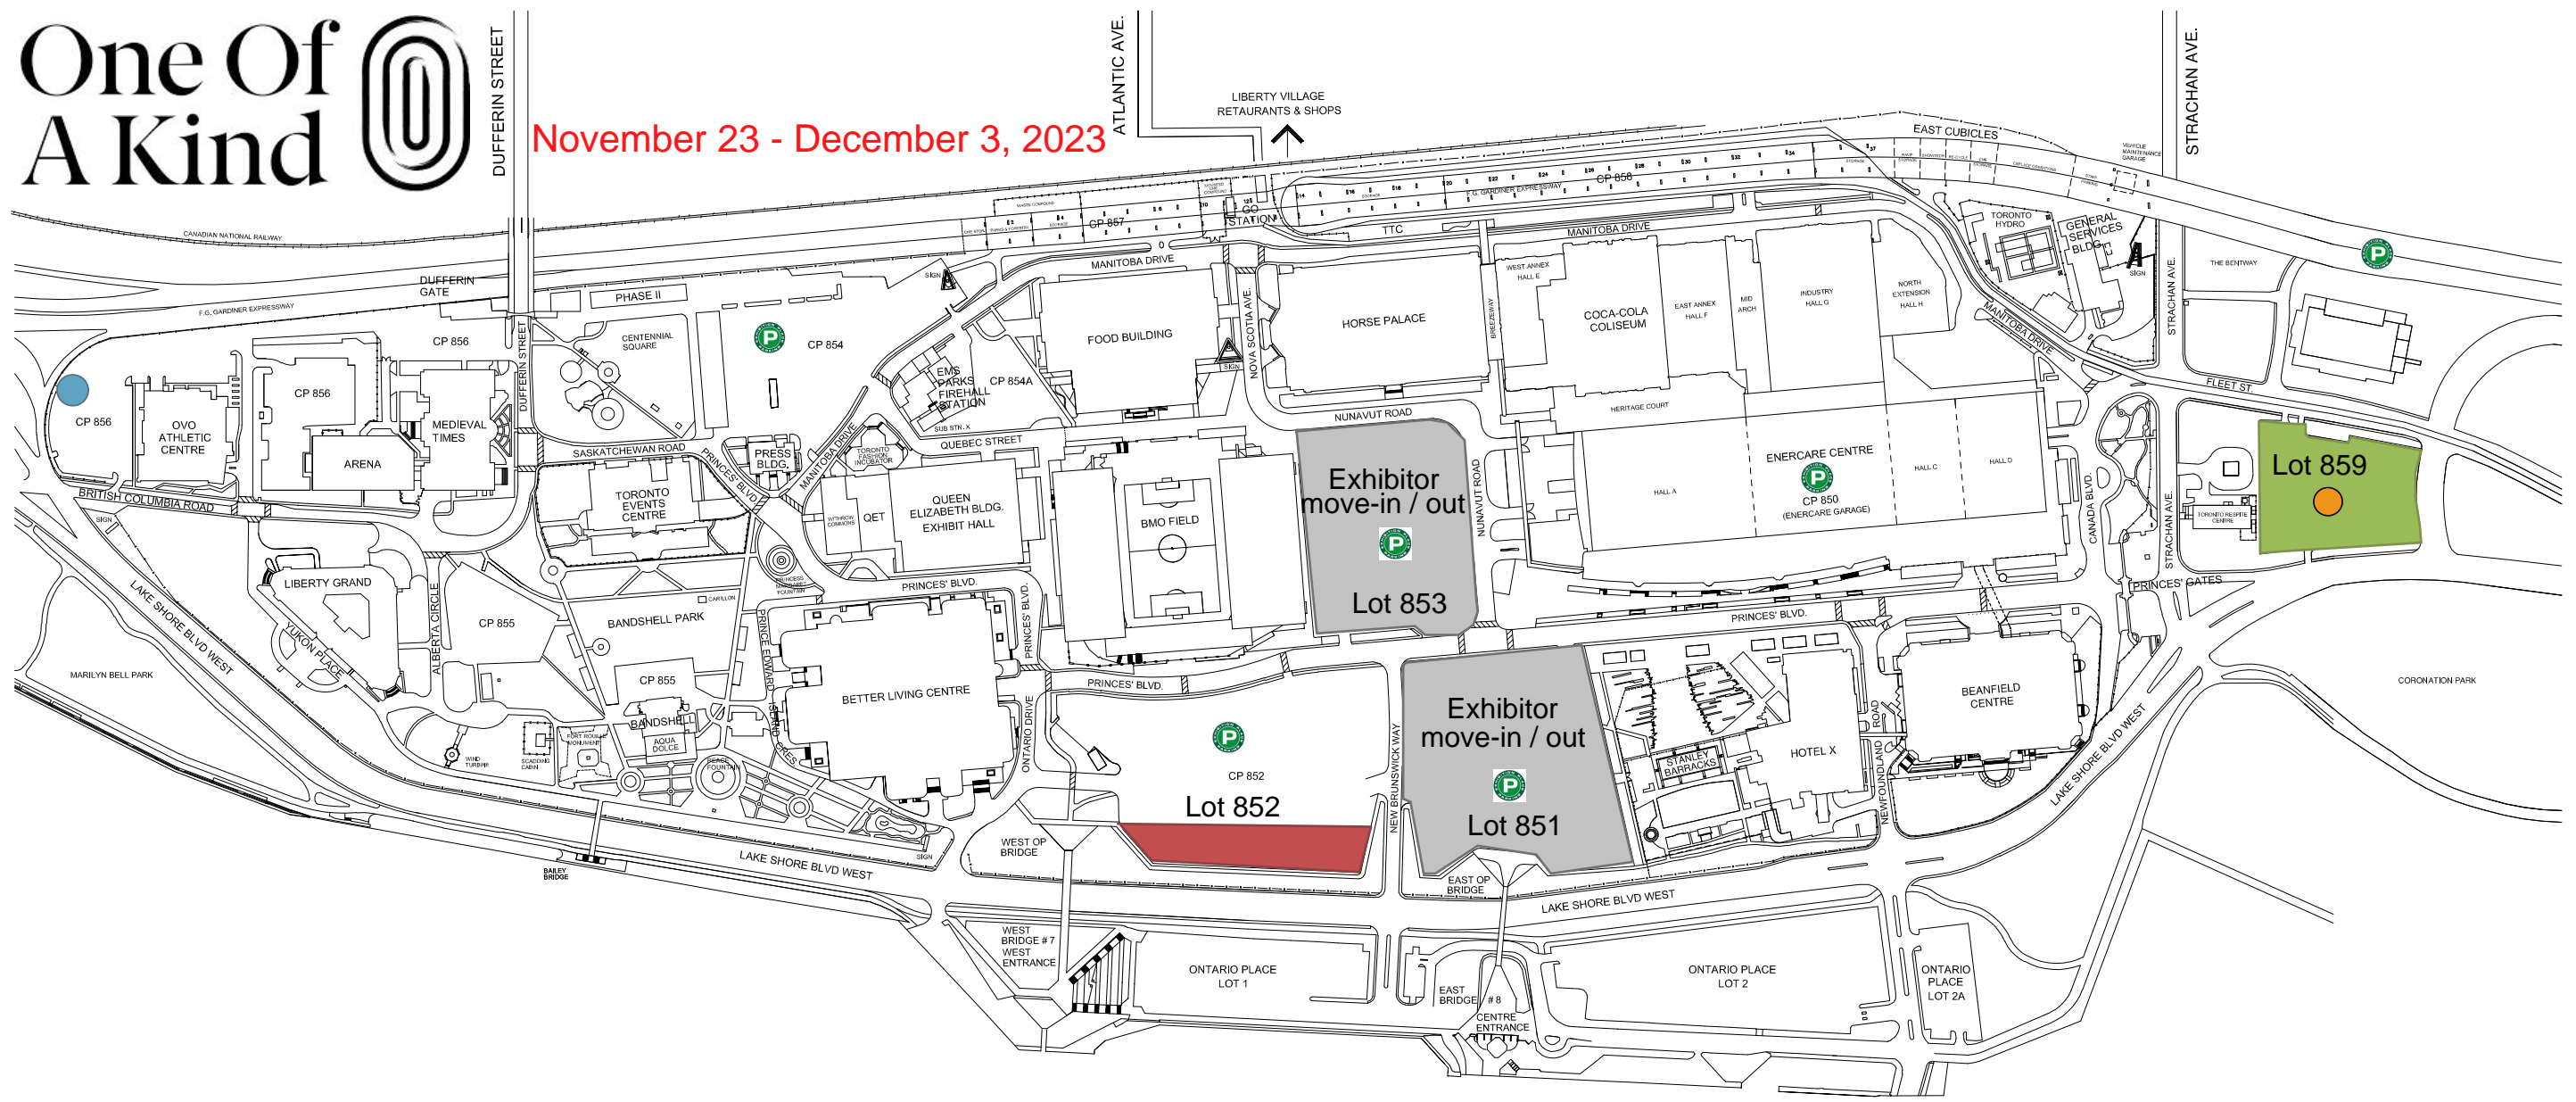

One Of A Kind

November 23 - December 3, 2023

SITE PLAN EXHIBITION PLACE

CAPITAL WORKS
DEPARTMENT
APRIL 2021

- Trailer Storage
- Exhibitor Parking with Pass
- Marshalling Yard
- Exhibitor Move-in / Out - Nov. 20 - 22 & Dec. 3 after 5pm
- Bus Parking
- P Public Parking